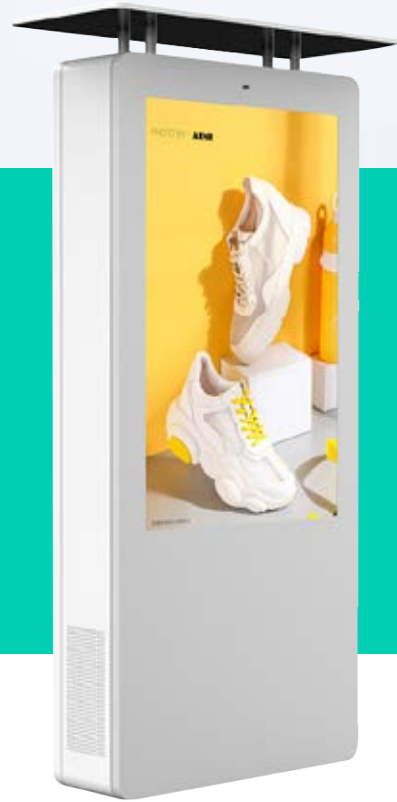

Outdoor Digital Signage Displays

OUTDOOR BUS STANDTION IK10 FULL GLASS
BUS202